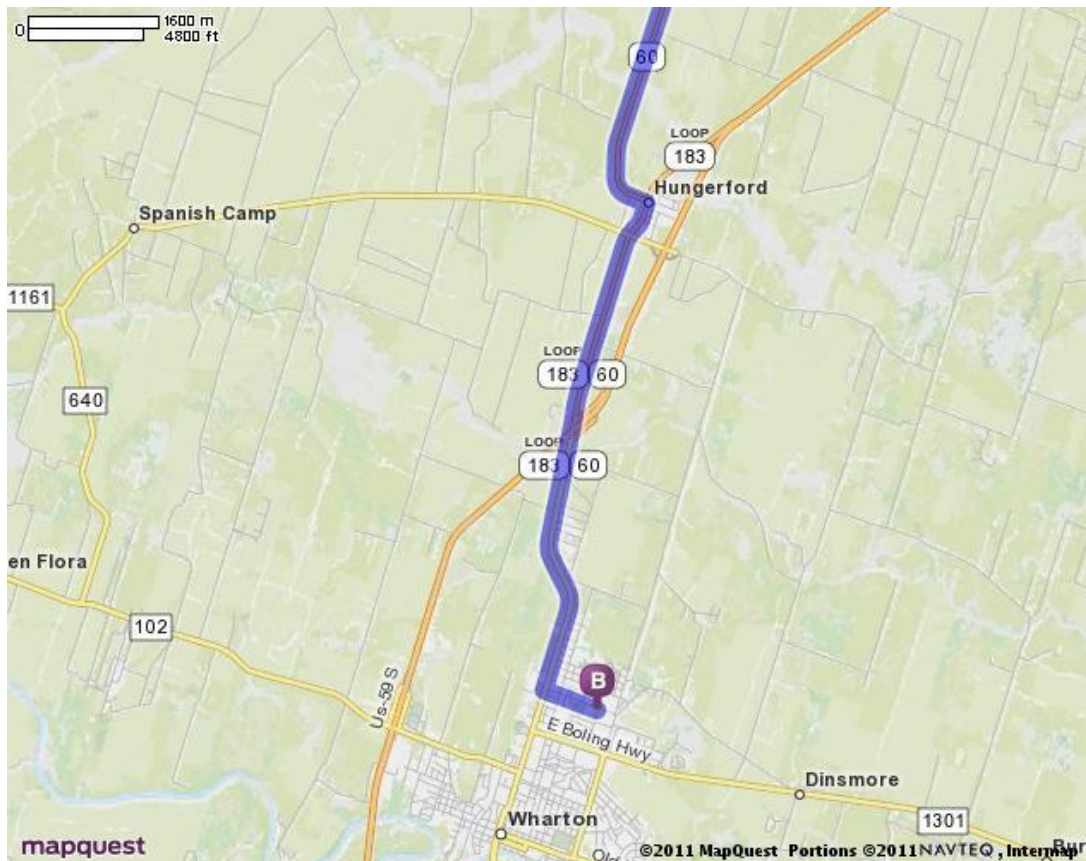

**Varsity Basketball Tournament**  
**@ Wharton High School**  
*Thursday-Saturday, December 3<sup>rd</sup> – 5<sup>th</sup>*

**Wharton High School**  
**#1 Tiger Avenue**  
**Wharton, Texas 77488**

- Take Hwy 36 S through Sealy to Wallis (approximately 25 miles)
- In Wallis, turn right onto Tx-60 towards East Bernard/Wharton
- Take Tx-60 through East Bernard to Hungerford (approx. 18 miles)
- In Hungerford, turn right onto Tx-60/Tx-183 Loop towards Wharton
- Follow Tx-60 approximately 5 miles to Wharton
- Turn left onto W Ahldag Avenue
- Follow W Ahldag Avenue ½ mile and Wharton High School will be on the left.

*Approximate Travel Time: 1 hour*

## Bracket Saturday